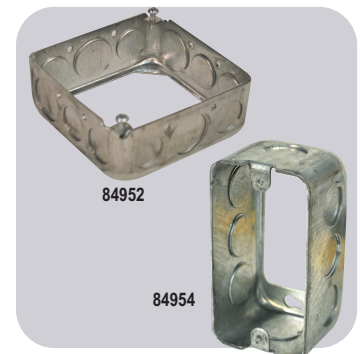

Rough Service Coated Shatterproof Bulbs 130 Volt

Mars supplies 130V rough service, 130V rough service shatterproof, and 120V long life general service light bulbs. The 130V design provides an extended life cycle of filament and increases energy savings.

Square Steel Boxes

MARS NO.	DESCRIPTION	MARS PACK	CASE QTY.
84936	4", 2-1/2"D 1/2" & 3/4" K.O.	1	25
84937	4", 1-1/2"D 1/2" K.O.	1	25
84938	4", 1-1/2"D 1/2" & 3/4" K.O.	1	25
84943	4-11/16", 2-1/8" D 1/2" & 3/4" K.O.	1	25

2-1/8" x 4" Steel Utility Boxes

MARS NO.	DESCRIPTION	MARS PACK	CASE QTY.
84947	1-1/2"D 1/2" K.O.	1	25
84948	1-7/8"D 1/2" K.O.	1	25
84949	2-1/8"D 1/2" K.O.	1	25
84950	1-7/8"D 3/4" K.O.	1	25

Steel Extension Rings

MARS NO.	DESCRIPTION	MARS PACK	CASE QTY.
84952	1-1/2"D 1/2" & 3/4" K.O. (4" sq.)	1	25
84954	1-7/8"D 1/2" K.O. (utility)	1	25

Square Steel Covers

MARS NO.	DESCRIPTION	MARS PACK	CASE QTY.
84962	4", flat blank	1	25
84963	4", 1/2" depth, single flush	1	25
84964	4", flat, 1/2" K.O. in center	1	25
84965	4", 1/2" raised, single toggle switch	1	25
84966	4", 1/2" raised, 1 duplex receptacle	1	25
84967	4", 1/2" raised, 2 toggle switch	1	25
84968	4", 1/2" raised, 1 toggle sw. & 1 dup. recept.	1	25
84969	4", 1/2" raised, 2 duplex receptacle	1	25