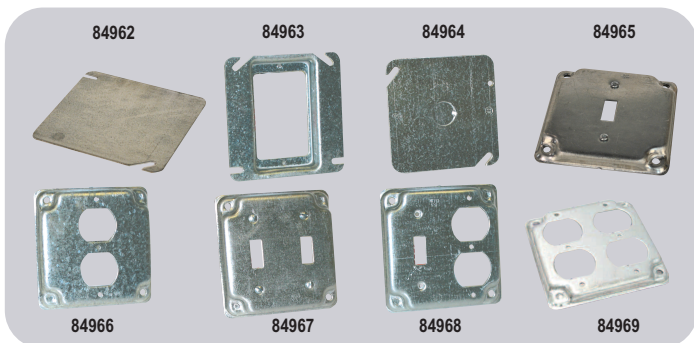

2-1/8" x 4" Steel Utility Boxes

MARS NO.	DESCRIPTION	MARS PACK	CASE QTY.
84947	1-1/2"D 1/2" K.O.	1	25
84948	1-7/8"D 1/2" K.O.	1	25
84949	2-1/8"D 1/2" K.O.	1	25
84950	1-7/8"D 3/4" K.O.	1	25

Steel Extension Rings

MARS NO.	DESCRIPTION	MARS PACK	CASE QTY.
84952	1-1/2"D 1/2" & 3/4" K.O. (4" sq.)	1	25
84954	1-7/8"D 1/2" K.O. (utility)	1	25

Square Steel Covers

MARS NO.	DESCRIPTION	MARS PACK	CASE QTY.
84962	4", flat blank	1	25
84963	4", 1/2" depth, single flush	1	25
84964	4", flat, 1/2" K.O. in center	1	25
84965	4", 1/2" raised, single toggle switch	1	25
84966	4", 1/2" raised, 1 duplex receptacle	1	25
84967	4", 1/2" raised, 2 toggle switch	1	25
84968	4", 1/2" raised, 1 toggle sw. & 1 dup. recept.	1	25
84969	4", 1/2" raised, 2 duplex receptacle	1	25