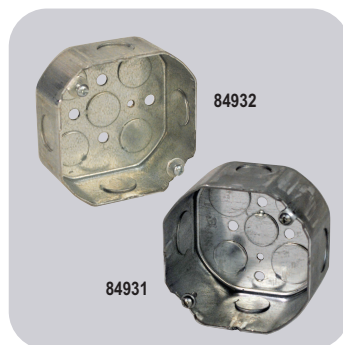

Rough Service Coated Shatterproof Bulbs 130 Volt

Mars supplies 130V rough service, 130V rough service shatterproof, and 120V long life general service light bulbs. The 130V design provides an extended life cycle of filament and increases energy savings.

MARS NO.	DESCRIPTION	MARS PACK	CASE QTY.
79175	75 watt 130V bulb	12	120
79176	100 watt 130V bulb	12	120

4" Octagon Steel Boxes

MARS NO.	DESCRIPTION	MARS PACK	CASE QTY.
84931	2-1/8" D 1/2" & 3/4" K.O.	1	25
84932	1-1/2" D 1/2" K.O.	1	25

Square Steel Boxes

MARS NO.	DESCRIPTION	MARS PACK	CASE QTY.
84936	4", 2-1/2"D 1/2" & 3/4" K.O.	1	25
84937	4", 1-1/2"D 1/2" K.O.	1	25
84938	4", 1-1/2"D 1/2" & 3/4" K.O.	1	25
84943	4-11/16", 2-1/8" D 1/2" & 3/4" K.O.	1	25

MARS NO.	DESCRIPTION	MARS PACK	CASE QTY.
84952	1-1/2"D 1/2" & 3/4" K.O. (4" sq.)	1	25
84954	1-7/8"D 1/2" K.O. (utility)	1	25

Square Steel Covers

MARS NO.	DESCRIPTION	MARS PACK	CASE QTY.
84962	4", flat blank	1	25
84963	4", 1/2" depth, single flush	1	25
84964	4", flat, 1/2" K.O. in center	1	25
84965	4", 1/2" raised, single toggle switch	1	25
84966	4", 1/2" raised, 1 duplex receptacle	1	25
84967	4", 1/2" raised, 2 toggle switch	1	25
84968	4", 1/2" raised, 1 toggle sw. & 1 dup. recept.	1	25
84969	4", 1/2" raised, 2 duplex receptacle	1	25